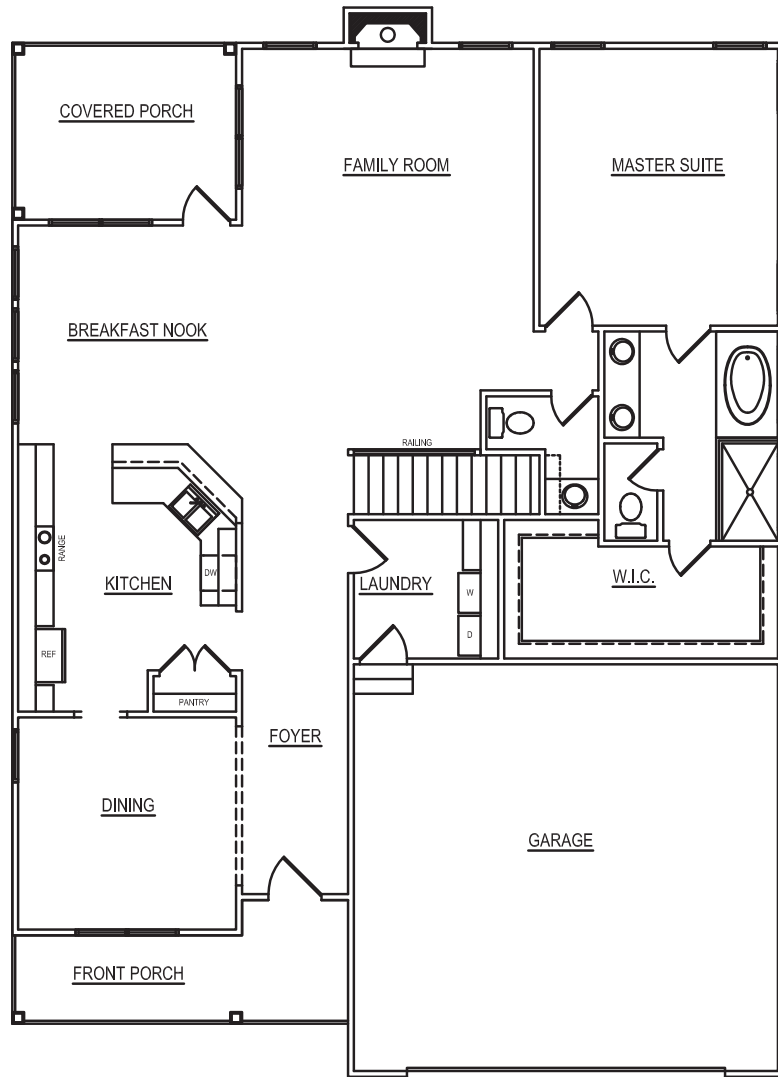

GENERAL CONTRACTORS
919.369.9035 • 919.291.8198

SHEFFIELD PLAN

FIRST FLOOR PLAN
CEILING HT. = 9'-0"

SECOND FLOOR PLAN
CEILING HT. = 9'-0"