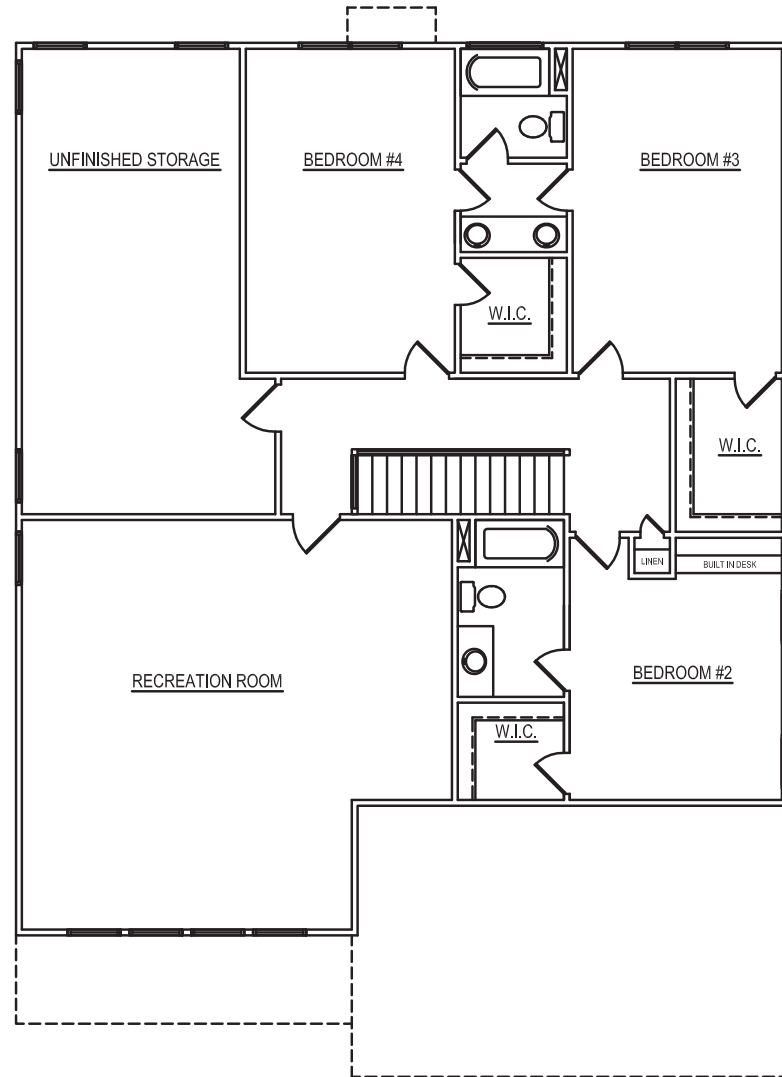

GENERAL CONTRACTORS
919.369.9035 • 919.291.8198

SHEFFIELD PLAN

FIRST FLOOR PLAN
CEILING HT. = 9'-0"

SECOND FLOOR PLAN
CEILING HT. = 9'-0"