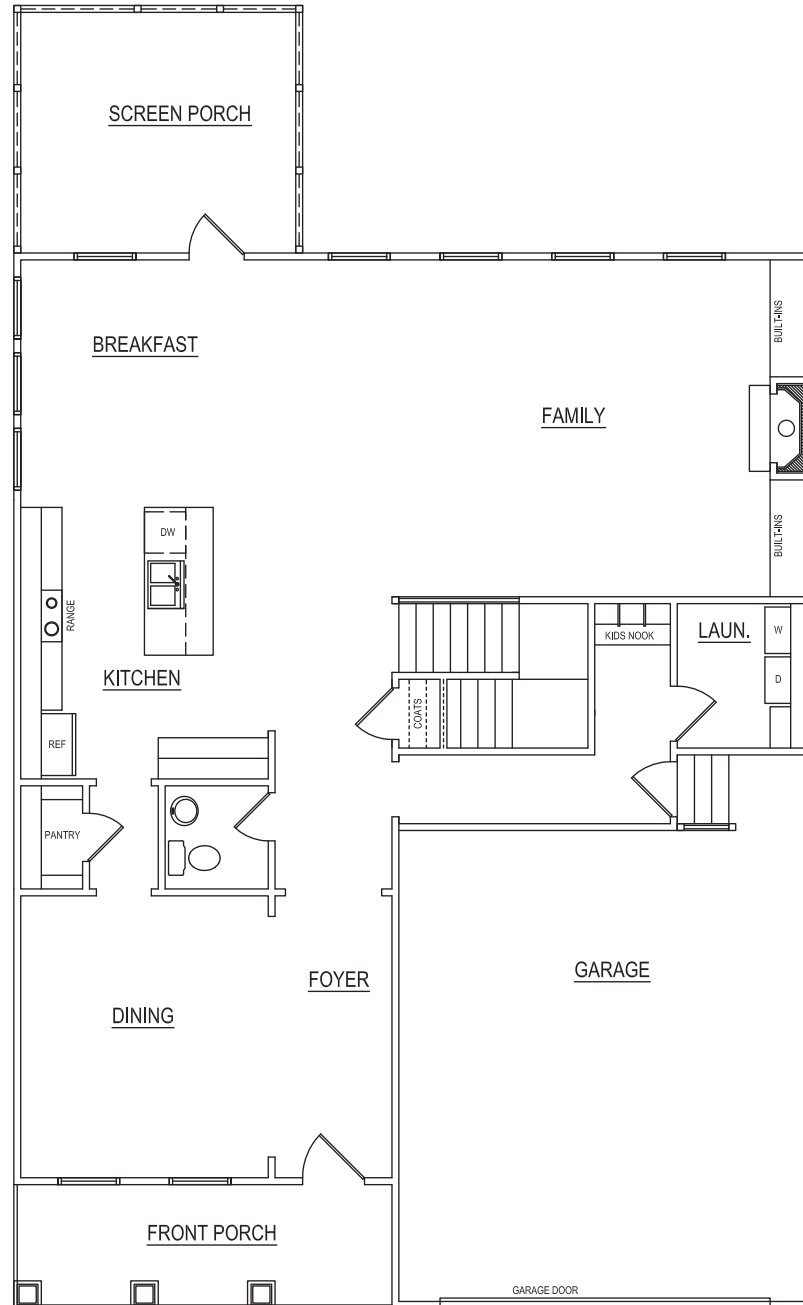

**WILLIAMS  
&  
WILLIAMS**

**GENERAL CONTRACTORS**  
919.369.9035 • 919.291.8198

**"Pinehurst"**

**FIRST FLOOR PLAN**  
CEILING HT. = 9'-0"

**WILLIAMS  
&  
WILLIAMS**

**GENERAL CONTRACTORS**

919.369.9035 • 919.291.8198

**"Pinehurst"**

**SECOND FLOOR PLAN**

CEILING HT. = 9'-0"

**WILLIAMS  
&  
WILLIAMS**

**GENERAL CONTRACTORS**

919.369.9035 • 919.291.8198

“Pinehurst”

***THIRD FLOOR PLAN***  
CEILING HT. = 8'-0"