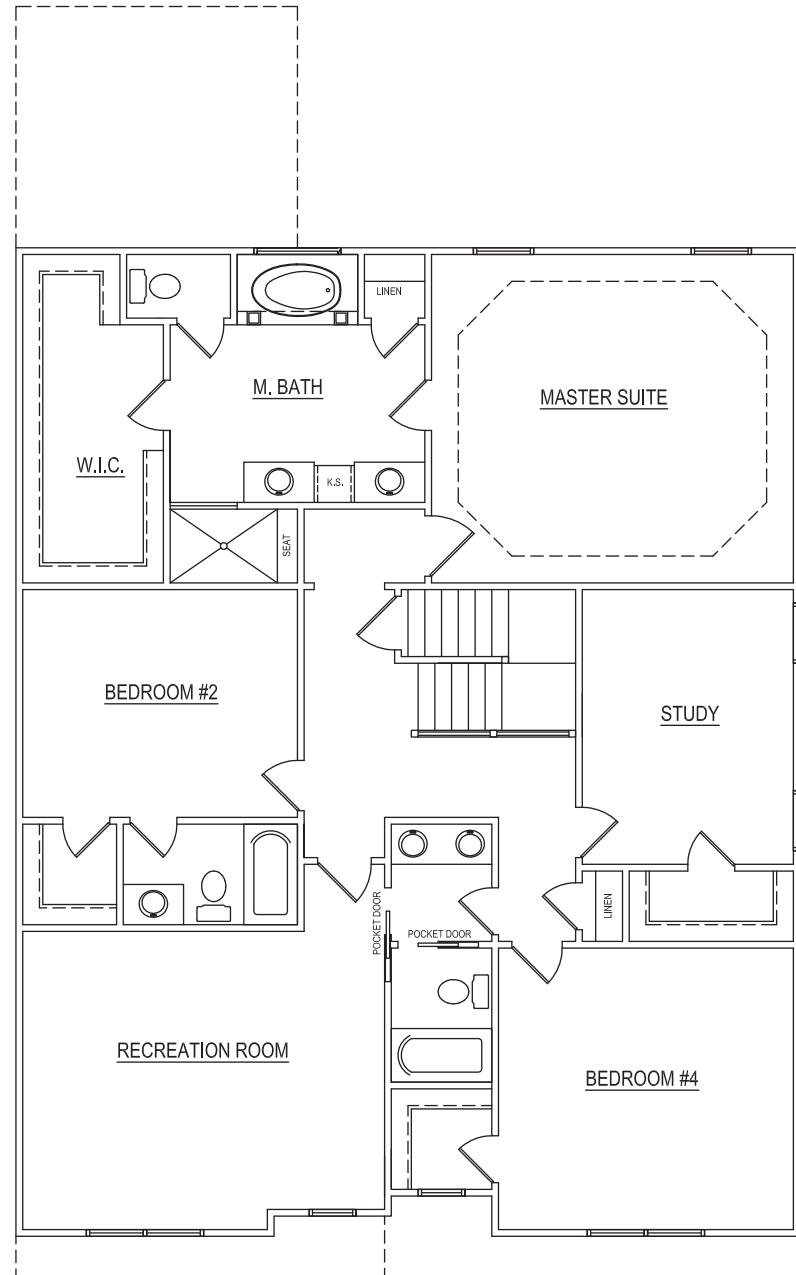

**WILLIAMS  
&  
WILLIAMS**

**GENERAL CONTRACTORS**  
919.369.9035 • 919.291.8198

**"Pinehurst"**

**FIRST FLOOR PLAN**  
CEILING HT. = 9'-0"

**WILLIAMS  
&  
WILLIAMS**

**GENERAL CONTRACTORS**

919.369.9035 • 919.291.8198

**"Pinehurst"**

**SECOND FLOOR PLAN**

CEILING HT. = 9'-0"

**WILLIAMS  
&  
WILLIAMS**

**GENERAL CONTRACTORS**

919.369.9035 • 919.291.8198

“Pinehurst”

***THIRD FLOOR PLAN***  
CEILING HT. = 8'-0"