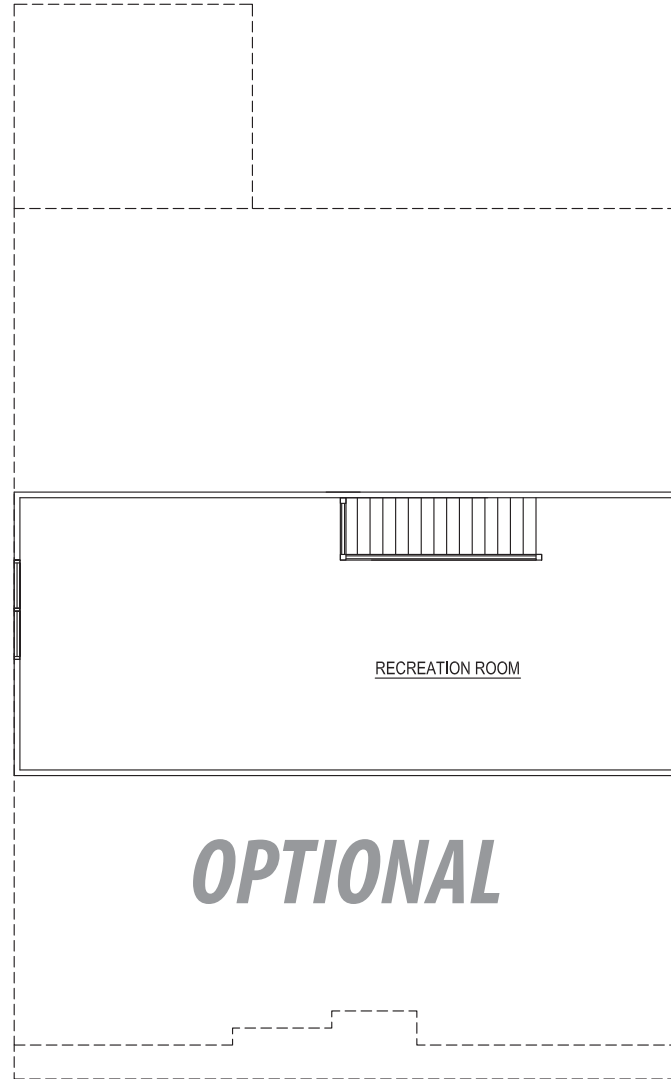

**WILLIAMS  
&  
WILLIAMS**

**GENERAL CONTRACTORS**  
919.369.9035 • 919.291.8198

**"Pinehurst"**

**FIRST FLOOR PLAN**  
CEILING HT. = 9'-0"

**WILLIAMS  
&  
WILLIAMS**

**GENERAL CONTRACTORS**

919.369.9035 • 919.291.8198

**"Pinehurst"**

**SECOND FLOOR PLAN**

CEILING HT. = 9'-0"

**WILLIAMS  
&  
WILLIAMS**

**GENERAL CONTRACTORS**

919.369.9035 • 919.291.8198

“Pinehurst”

***THIRD FLOOR PLAN***  
CEILING HT. = 8'-0"